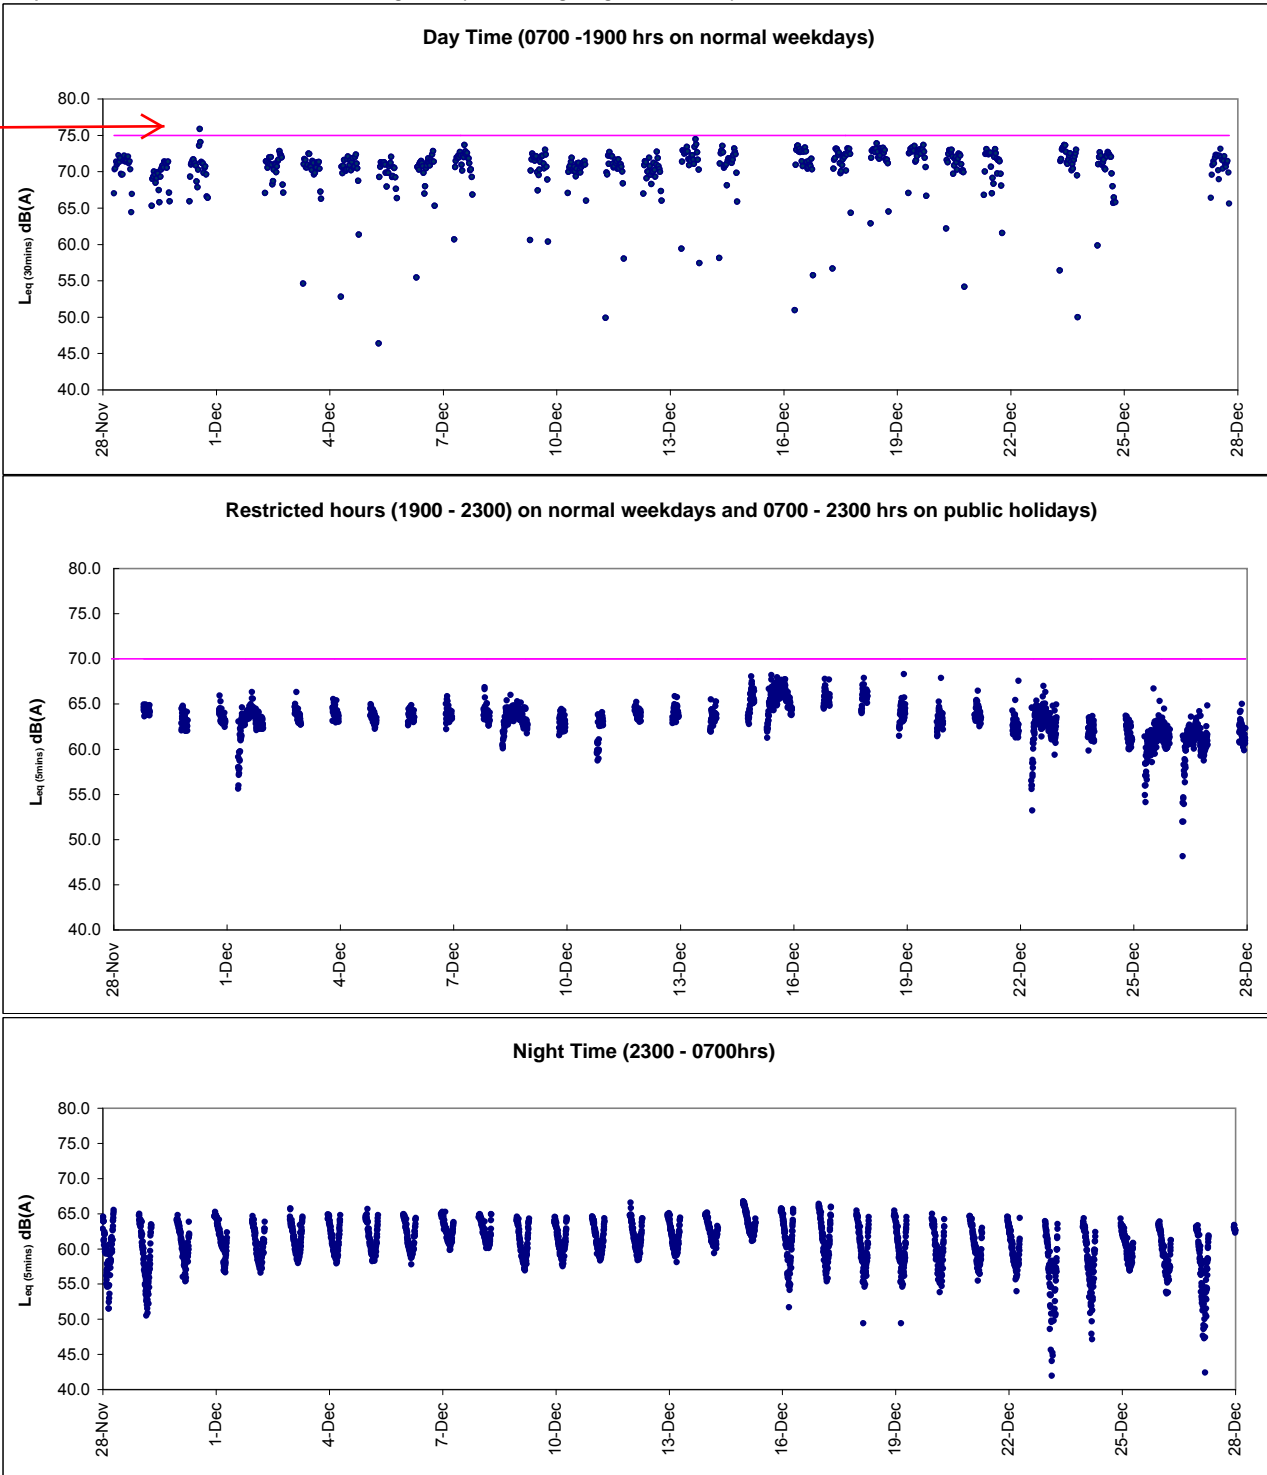

Graphic Presentation of Real Time Noise Monitoring Result (RTN2a- Hong Kong Electric Centre)

After checking with contractor HY/2009/19, no major noisy construction works were conducted at the concerned location during the recorded period and contractor mitigation measures including erection of temporary noise barrier was confirmed in place. As the exceedance is non-continuous, the exceedances were considered to be contributed by nearby IEC traffic and nearby non- CWB Projects.